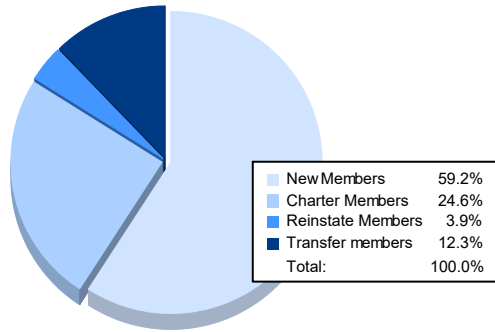

Year	New Clubs	Dropped Clubs	Gain/ Loss Clubs	New Members	Charter Members	Reinstate Members	Transfer Members	Total Member Added	Total Members Dropped	Gain/ Loss Members
2016-2017	0	5	-5	168	1	4	17	190	351	-161
2017-2018	0	3	-3	146	6	19	31	202	278	-76
2018-2019	0	3	-3	120	2	0	17	139	187	-48
2019-2020	0	0	0	62	0	8	8	78	186	-108
2020-2021	2	6	-4	135	56	9	28	228	302	-74
<b>Average</b>	<b>0</b>	<b>3</b>	<b>-3</b>	<b>126</b>	<b>13</b>	<b>8</b>	<b>20</b>	<b>167</b>	<b>261</b>	<b>-93</b>

### Membership Composition June 2021 Cumulative

### Gender Composition June 2021 Cumulative