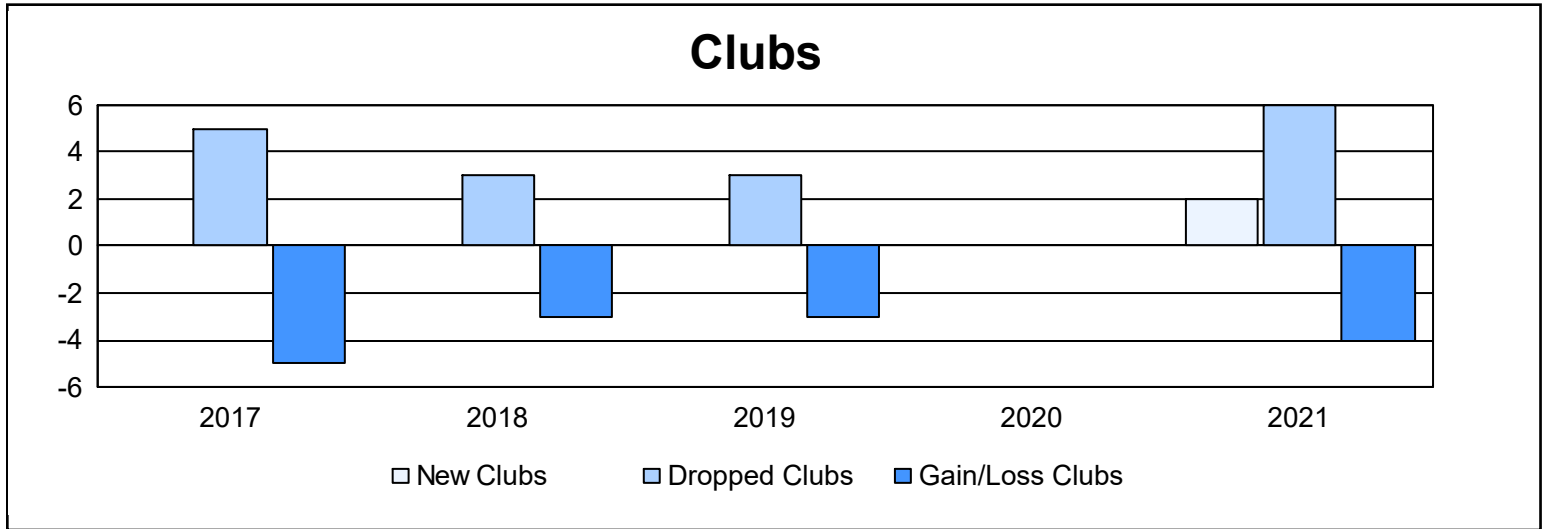

Year	New Clubs	Dropped Clubs	Gain/ Loss Clubs	New Members	Charter Members	Reinstate Members	Transfer Members	Total Member Added	Total Members Dropped	Gain/ Loss Members
2016-2017	0	5	-5	168	1	4	17	190	351	-161
2017-2018	0	3	-3	146	6	19	31	202	278	-76
2018-2019	0	3	-3	120	2	0	17	139	187	-48
2019-2020	0	0	0	62	0	8	8	78	186	-108
2020-2021	2	6	-4	135	56	9	28	228	302	-74
<b>Average</b>	<b>0</b>	<b>3</b>	<b>-3</b>	<b>126</b>	<b>13</b>	<b>8</b>	<b>20</b>	<b>167</b>	<b>261</b>	<b>-93</b>

### Membership Composition June 2021 Cumulative