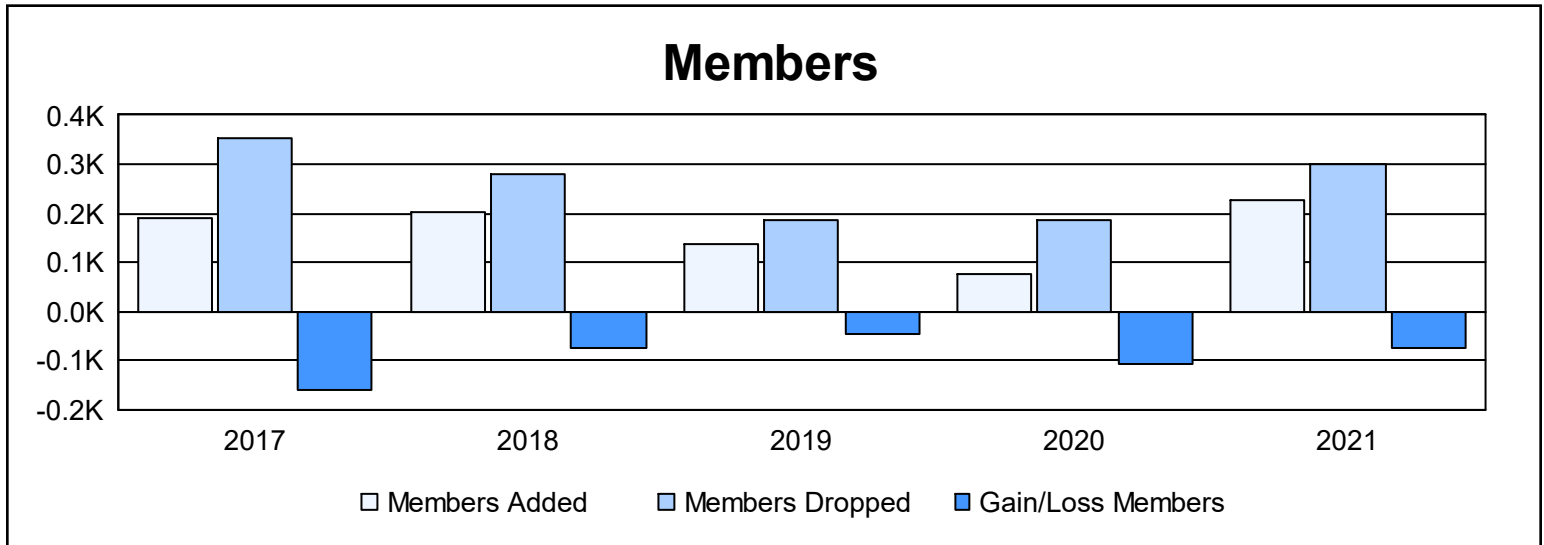

Year	New Clubs	Dropped Clubs	Gain/ Loss Clubs	New Members	Charter Members	Reinstate Members	Transfer Members	Total Member Added	Total Members Dropped	Gain/ Loss Members
2016-2017	0	5	-5	168	1	4	17	190	351	-161
2017-2018	0	3	-3	146	6	19	31	202	278	-76
2018-2019	0	3	-3	120	2	0	17	139	187	-48
2019-2020	0	0	0	62	0	8	8	78	186	-108
2020-2021	2	6	-4	135	56	9	28	228	302	-74
<b>Average</b>	<b>0</b>	<b>3</b>	<b>-3</b>	<b>126</b>	<b>13</b>	<b>8</b>	<b>20</b>	<b>167</b>	<b>261</b>	<b>-93</b>

### Membership Composition June 2021 Cumulative